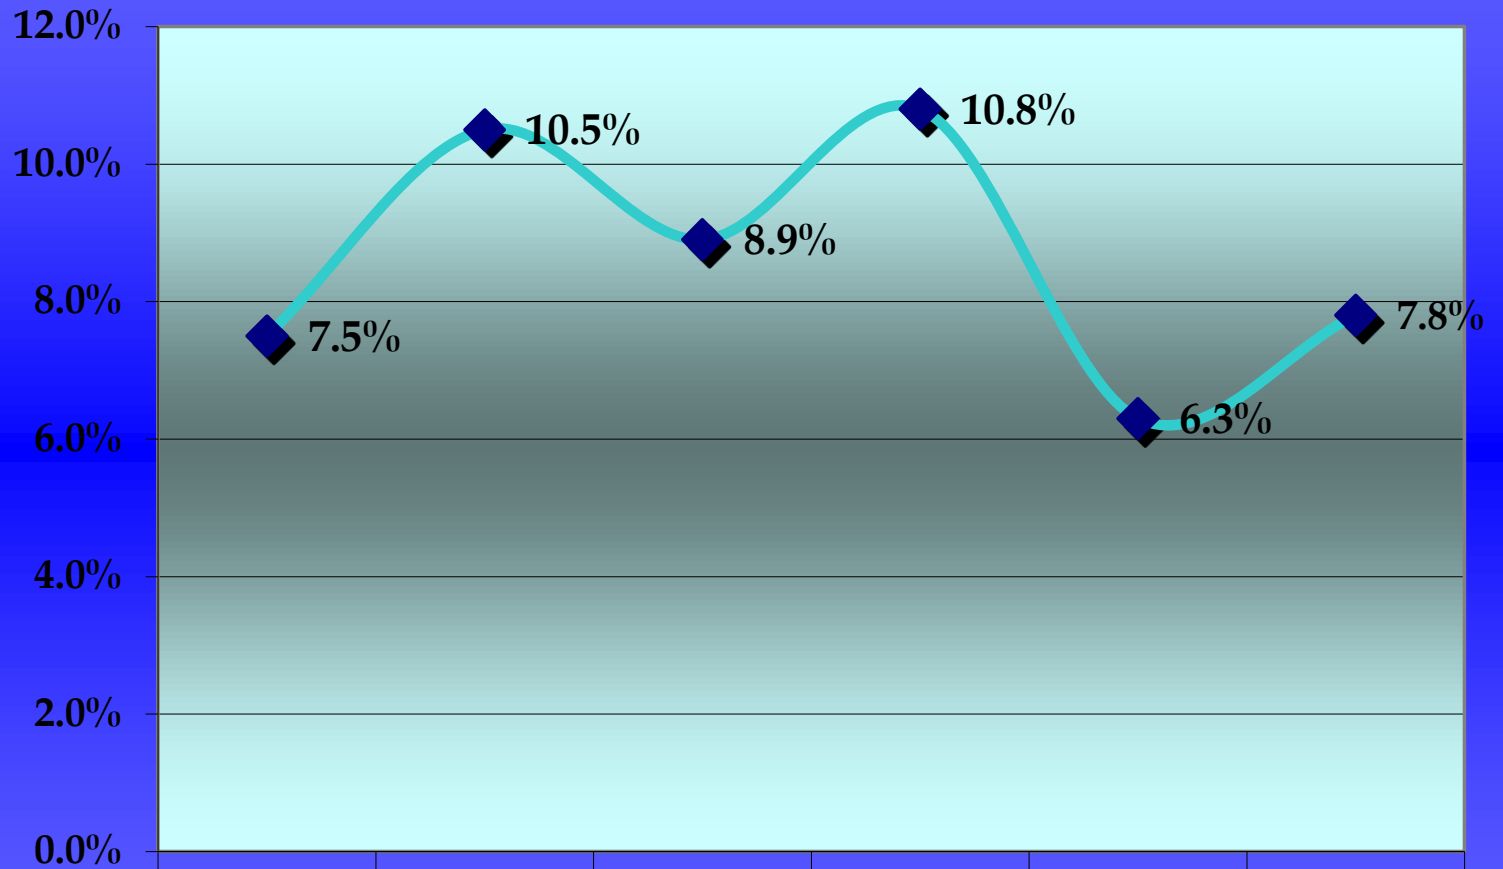

### Graduation Rate

2000-2008 Cohorts Graduating Within 150% Normal Program Completion Time

◆ Graduation Rate