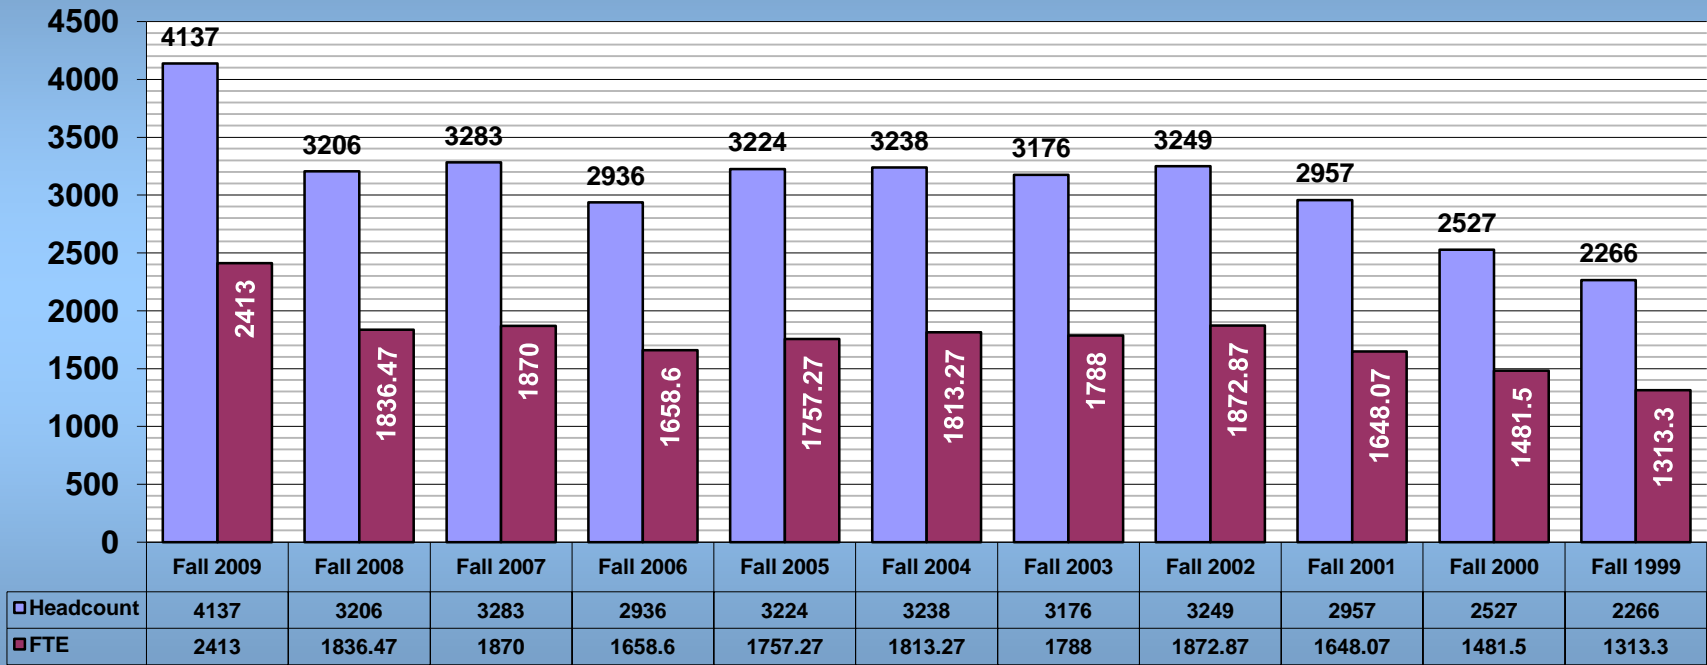

TC1-3B: 10-Year Enrollment/FTE YRS 1999-2009

CENTRAL CAROLINA
TECHNICAL COLLEGE